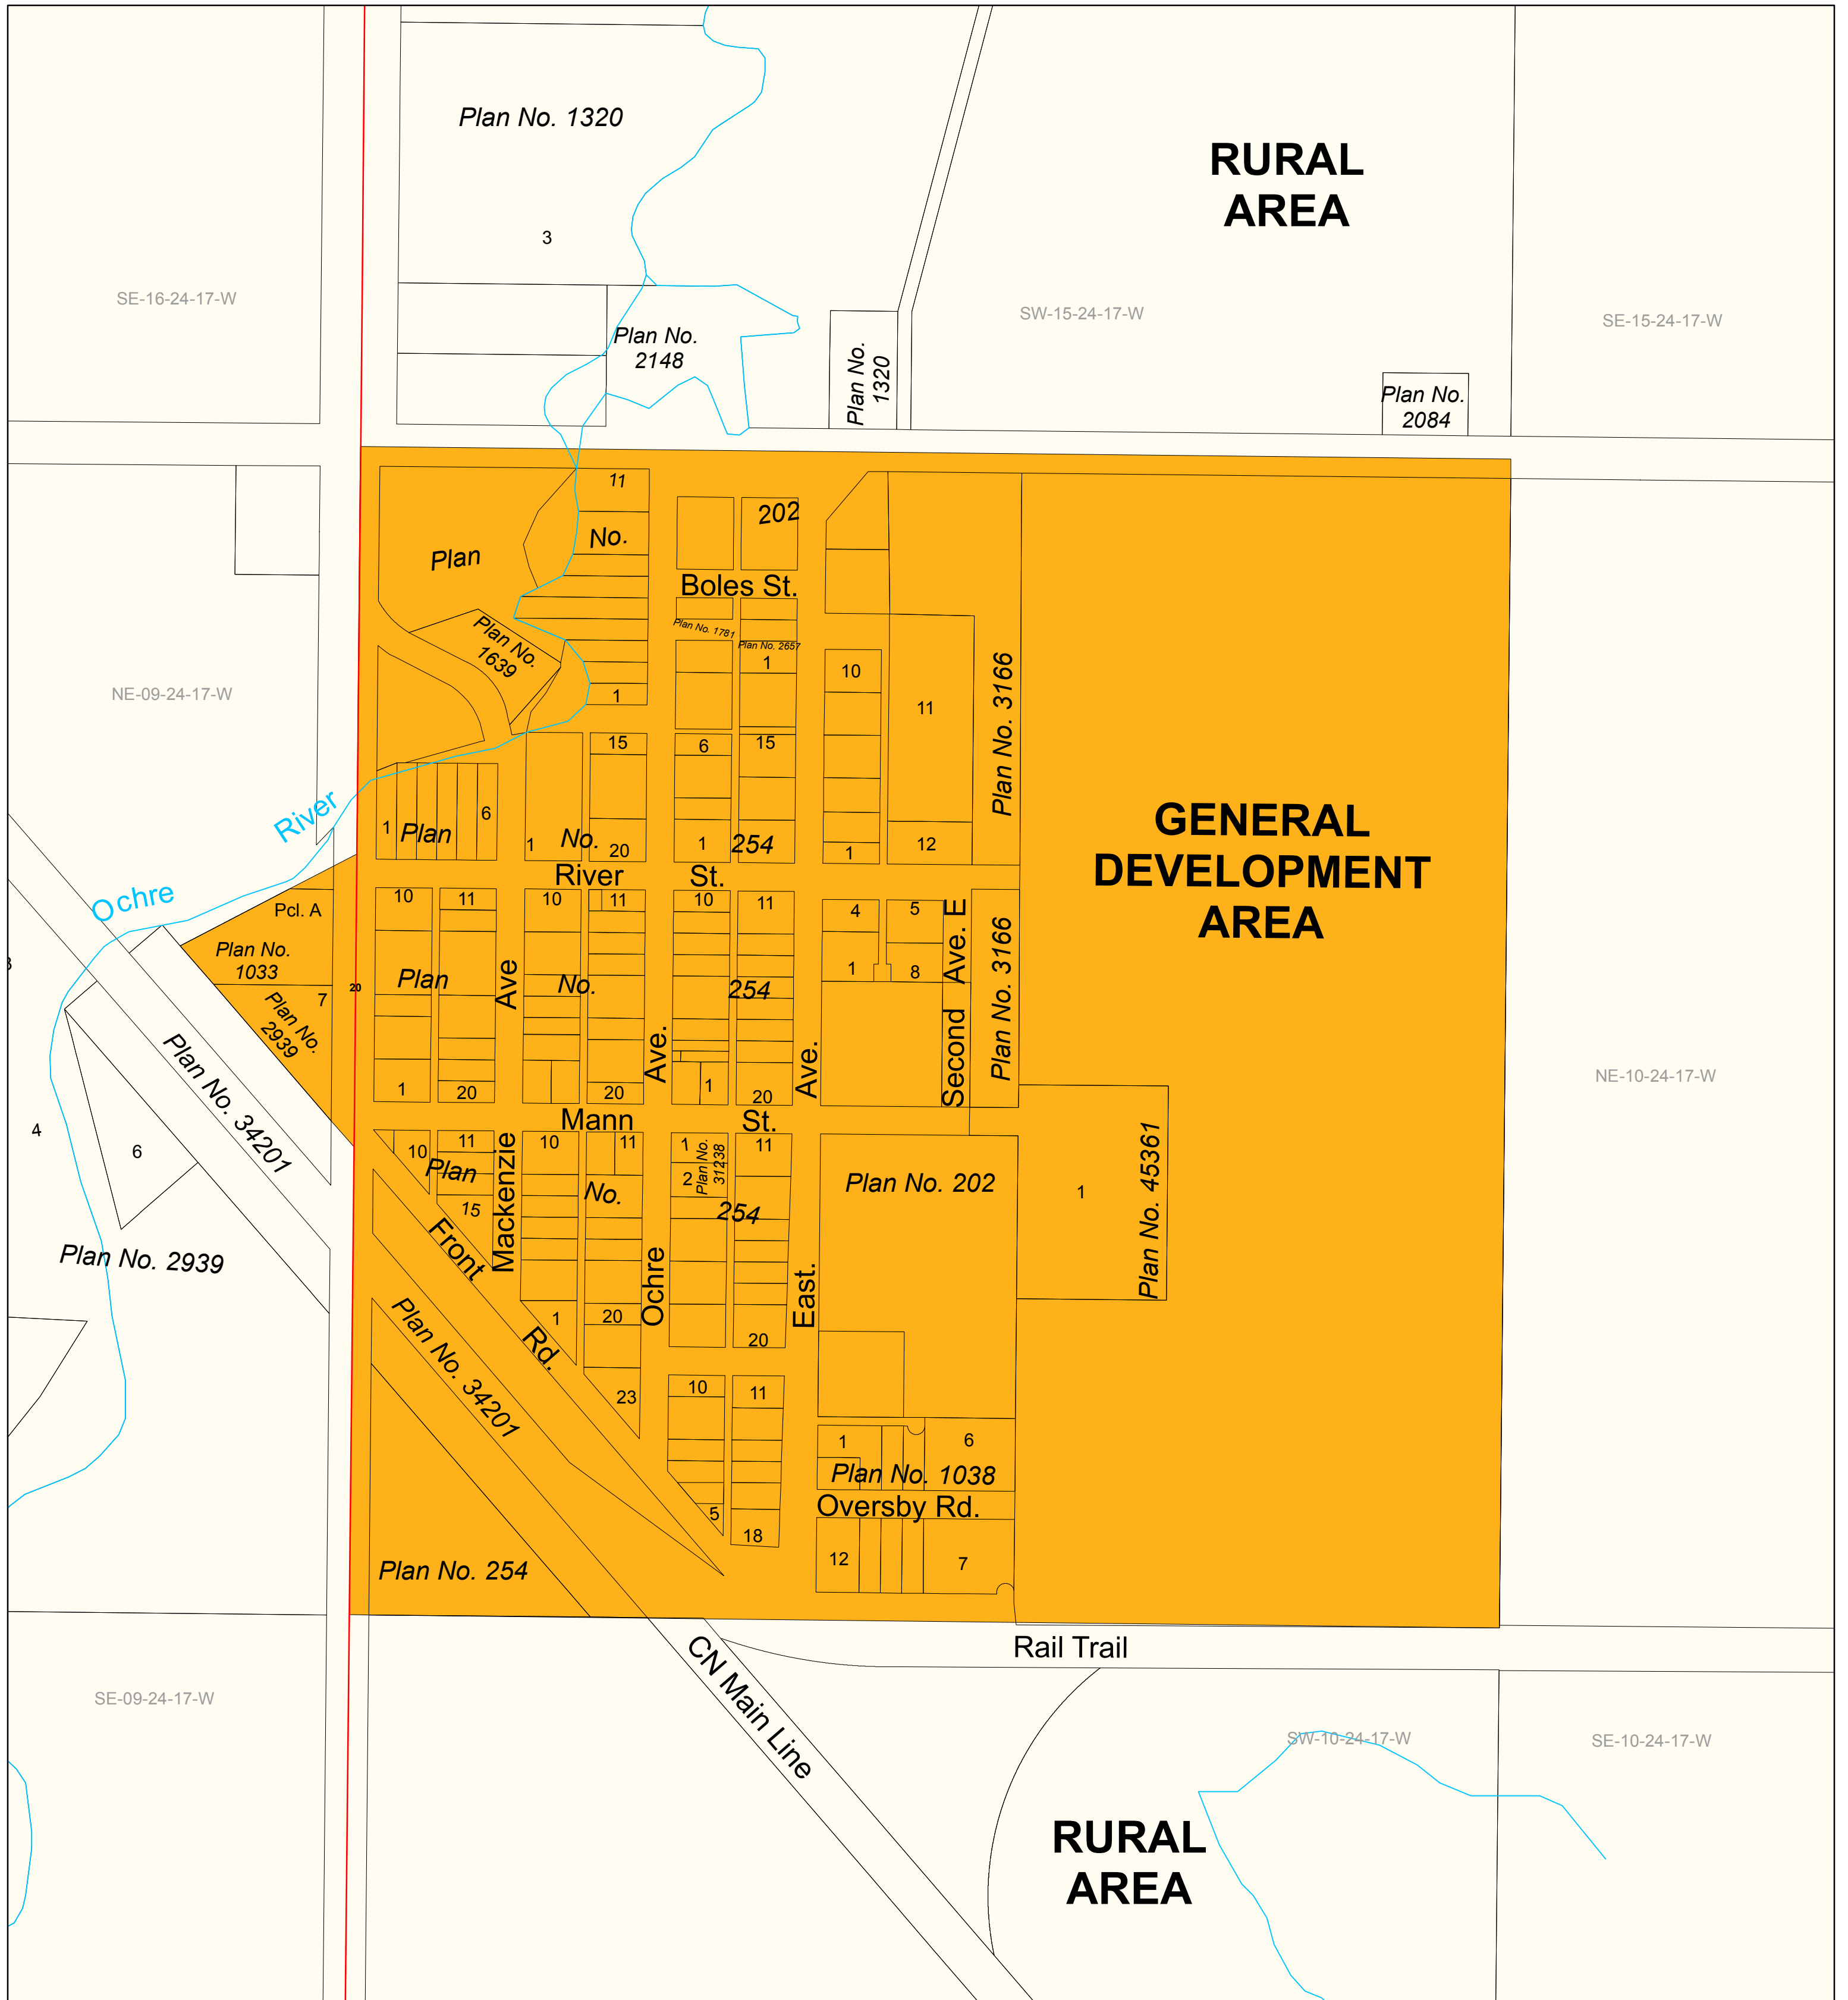

LAKESHORE PLANNING DISTRICT DEVELOPMENT PLAN

**Map 3-4 - Lakeshore
Rural Municipality -
Ochre River Settled Area**

Legend

Designation

- General Development Area
- Rural Area

MAP 3-4