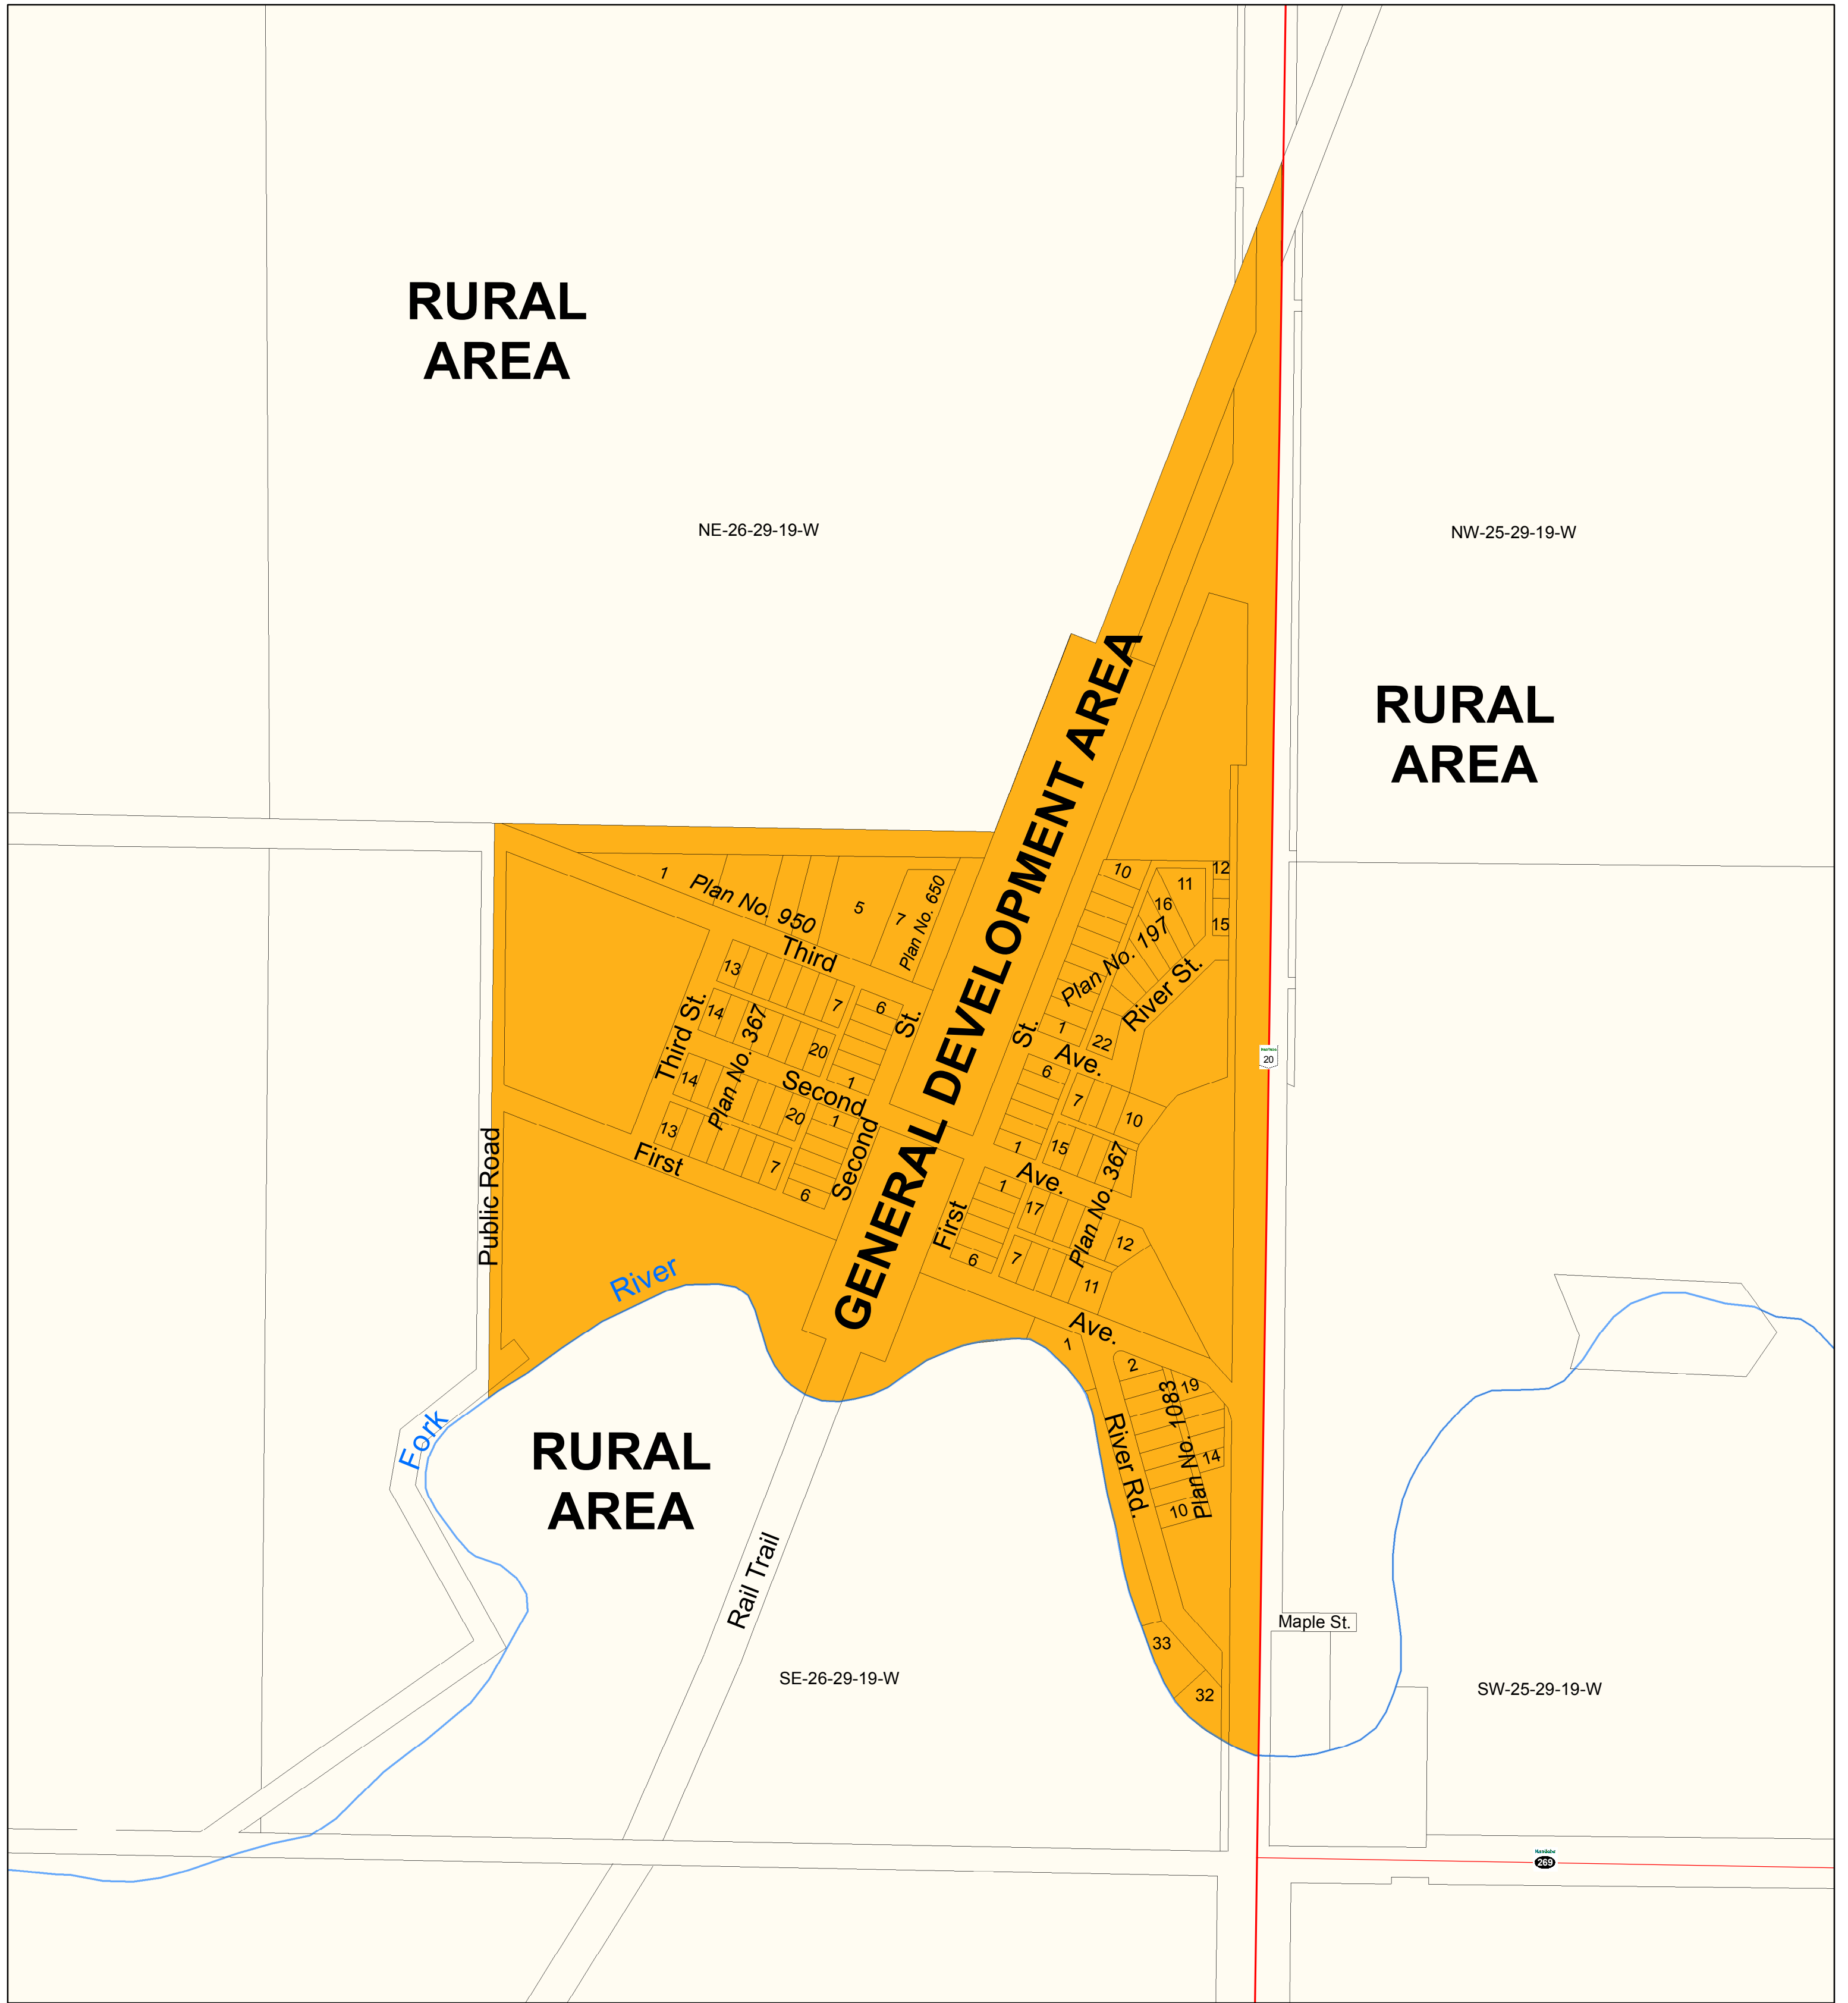

# LAKESHORE PLANNING DISTRICT DEVELOPMENT PLAN

**Map 2-3 - Fork River  
Settled Area - Mossey  
River Municipality**

**Legend**

**Designation**

- General Development Area
- Rural Area

**MAP 2-3**

**English Consulting**