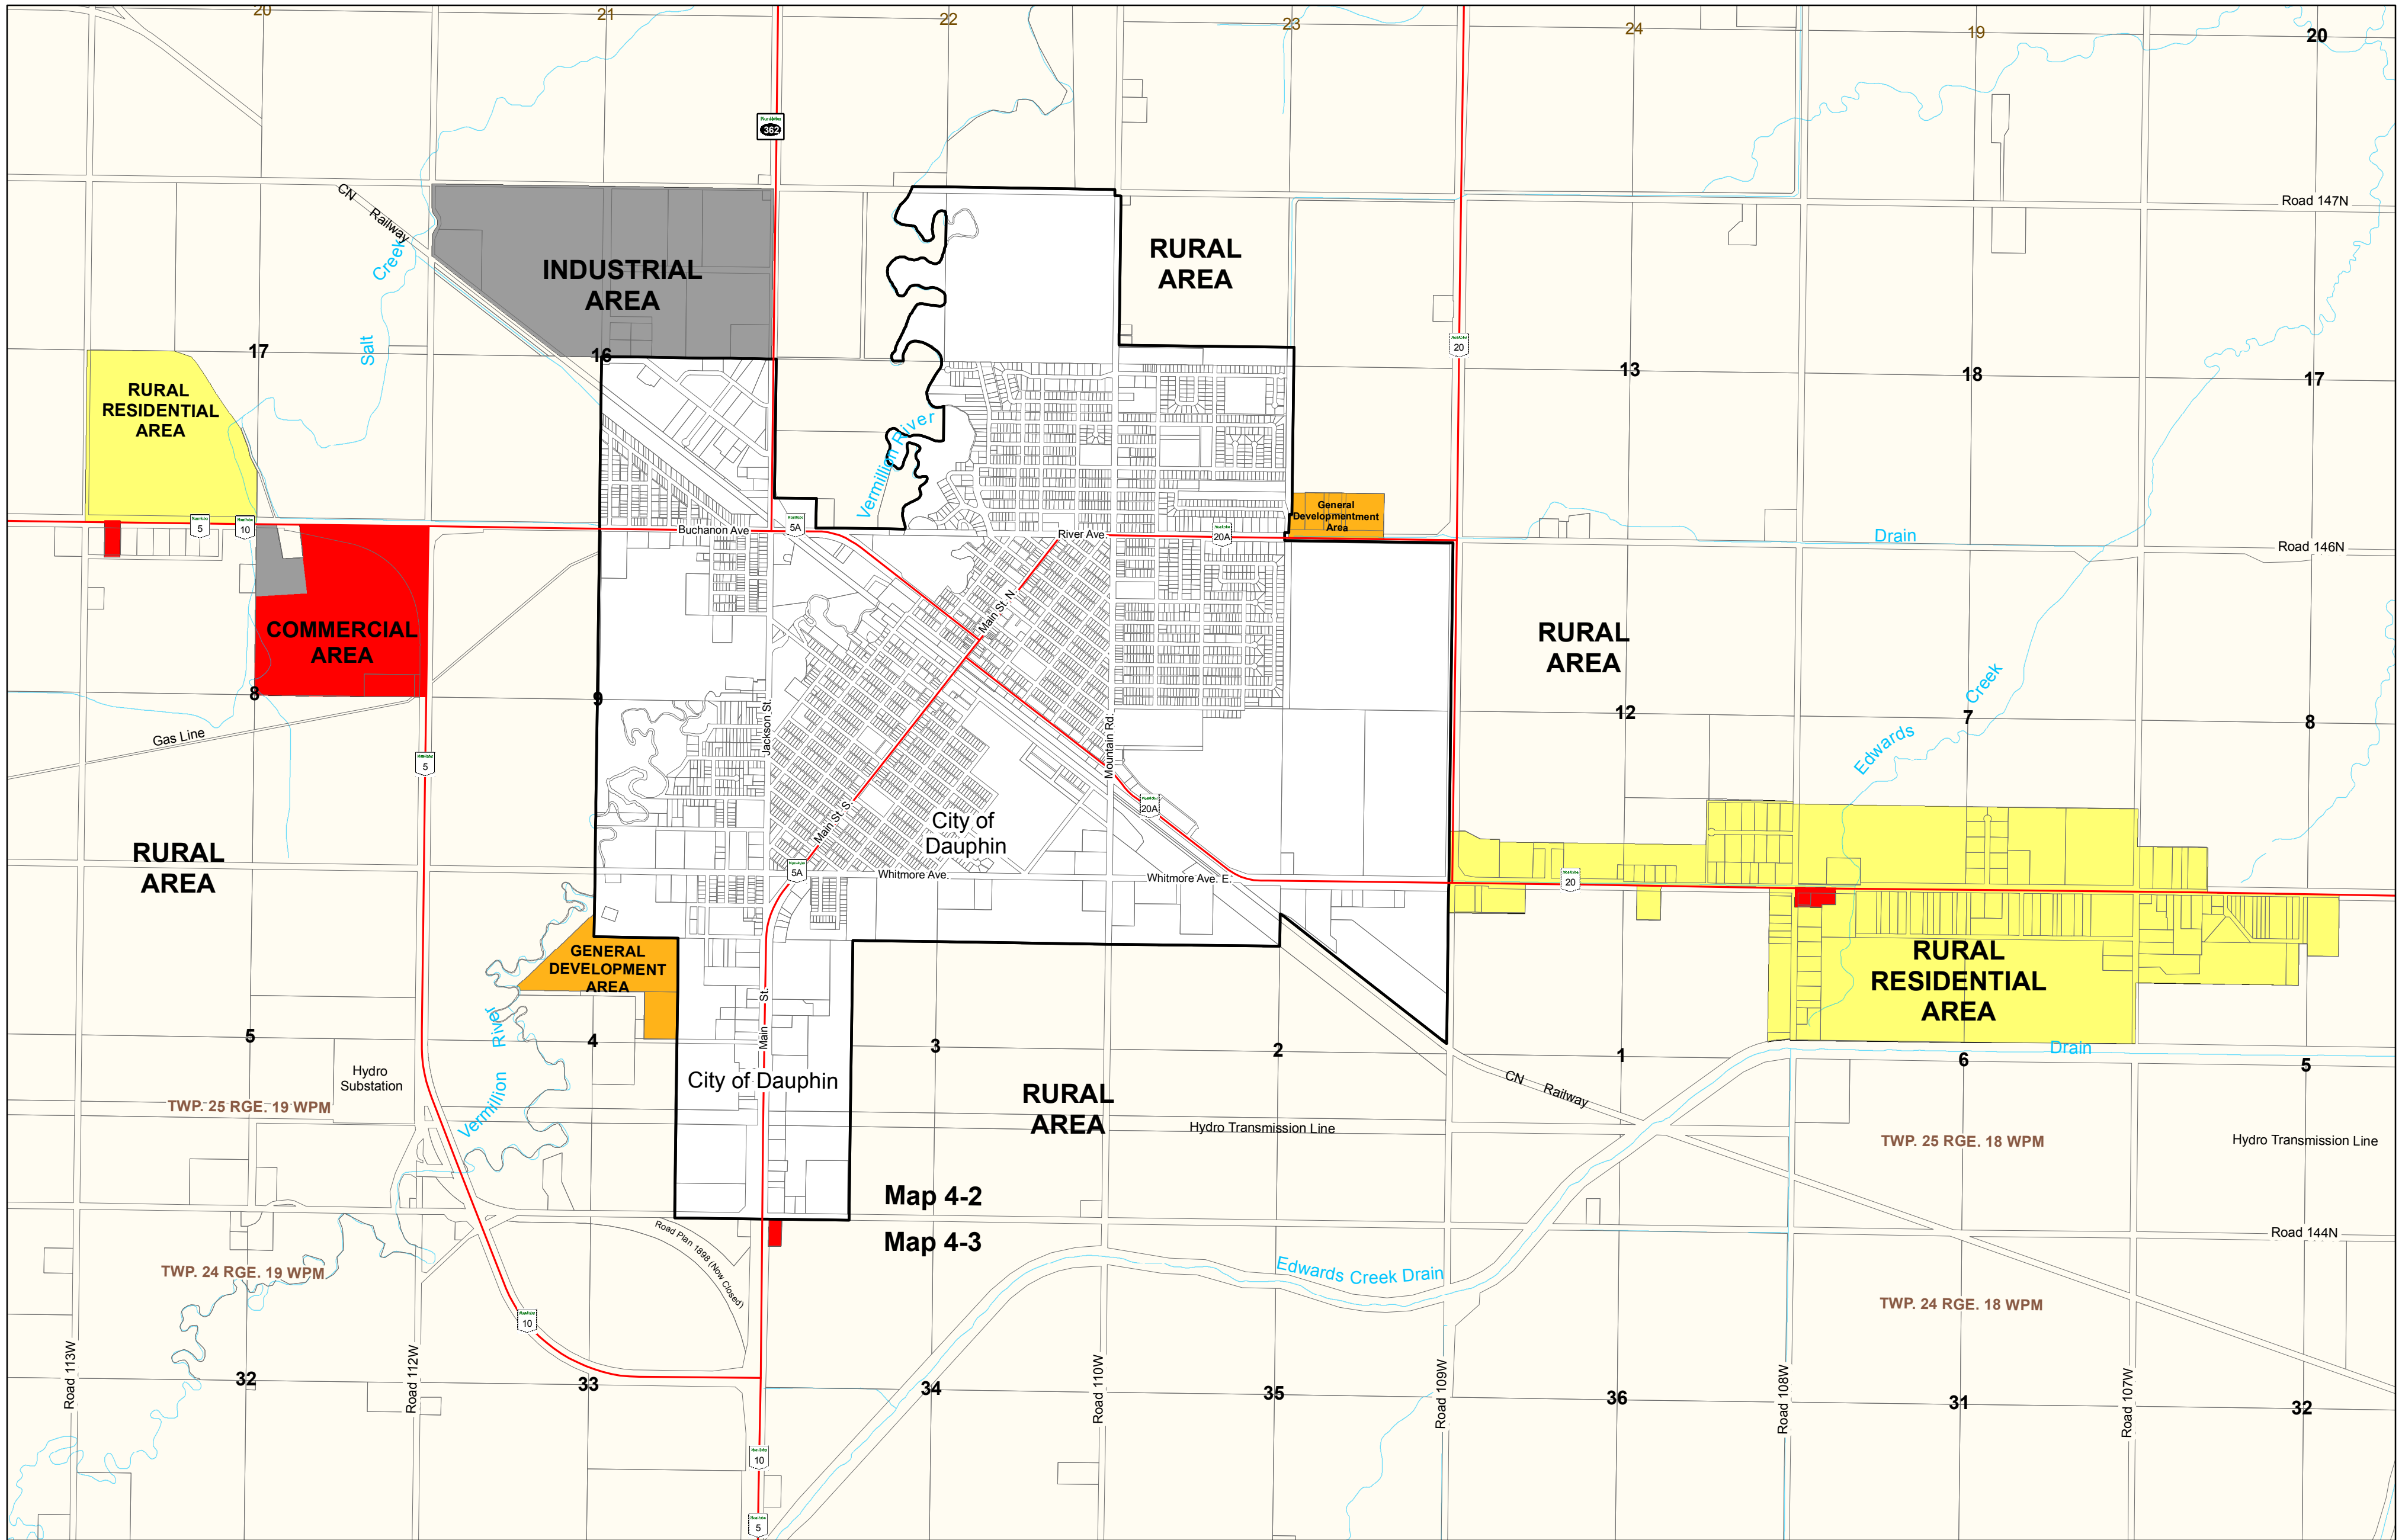

LAKESHORE PLANNING DISTRICT DEVELOPMENT PLAN

Map 4-2
Map 4-3

Legend

- Designations**
- Commercial Area
 - Industrial Area
 - Rural Residential Area
 - General Development Area
 - Rural Area
 - Recreation Area

**Map 4-2 - Dauphin
Rural Municipality -
Central Area**

MAP 4-2