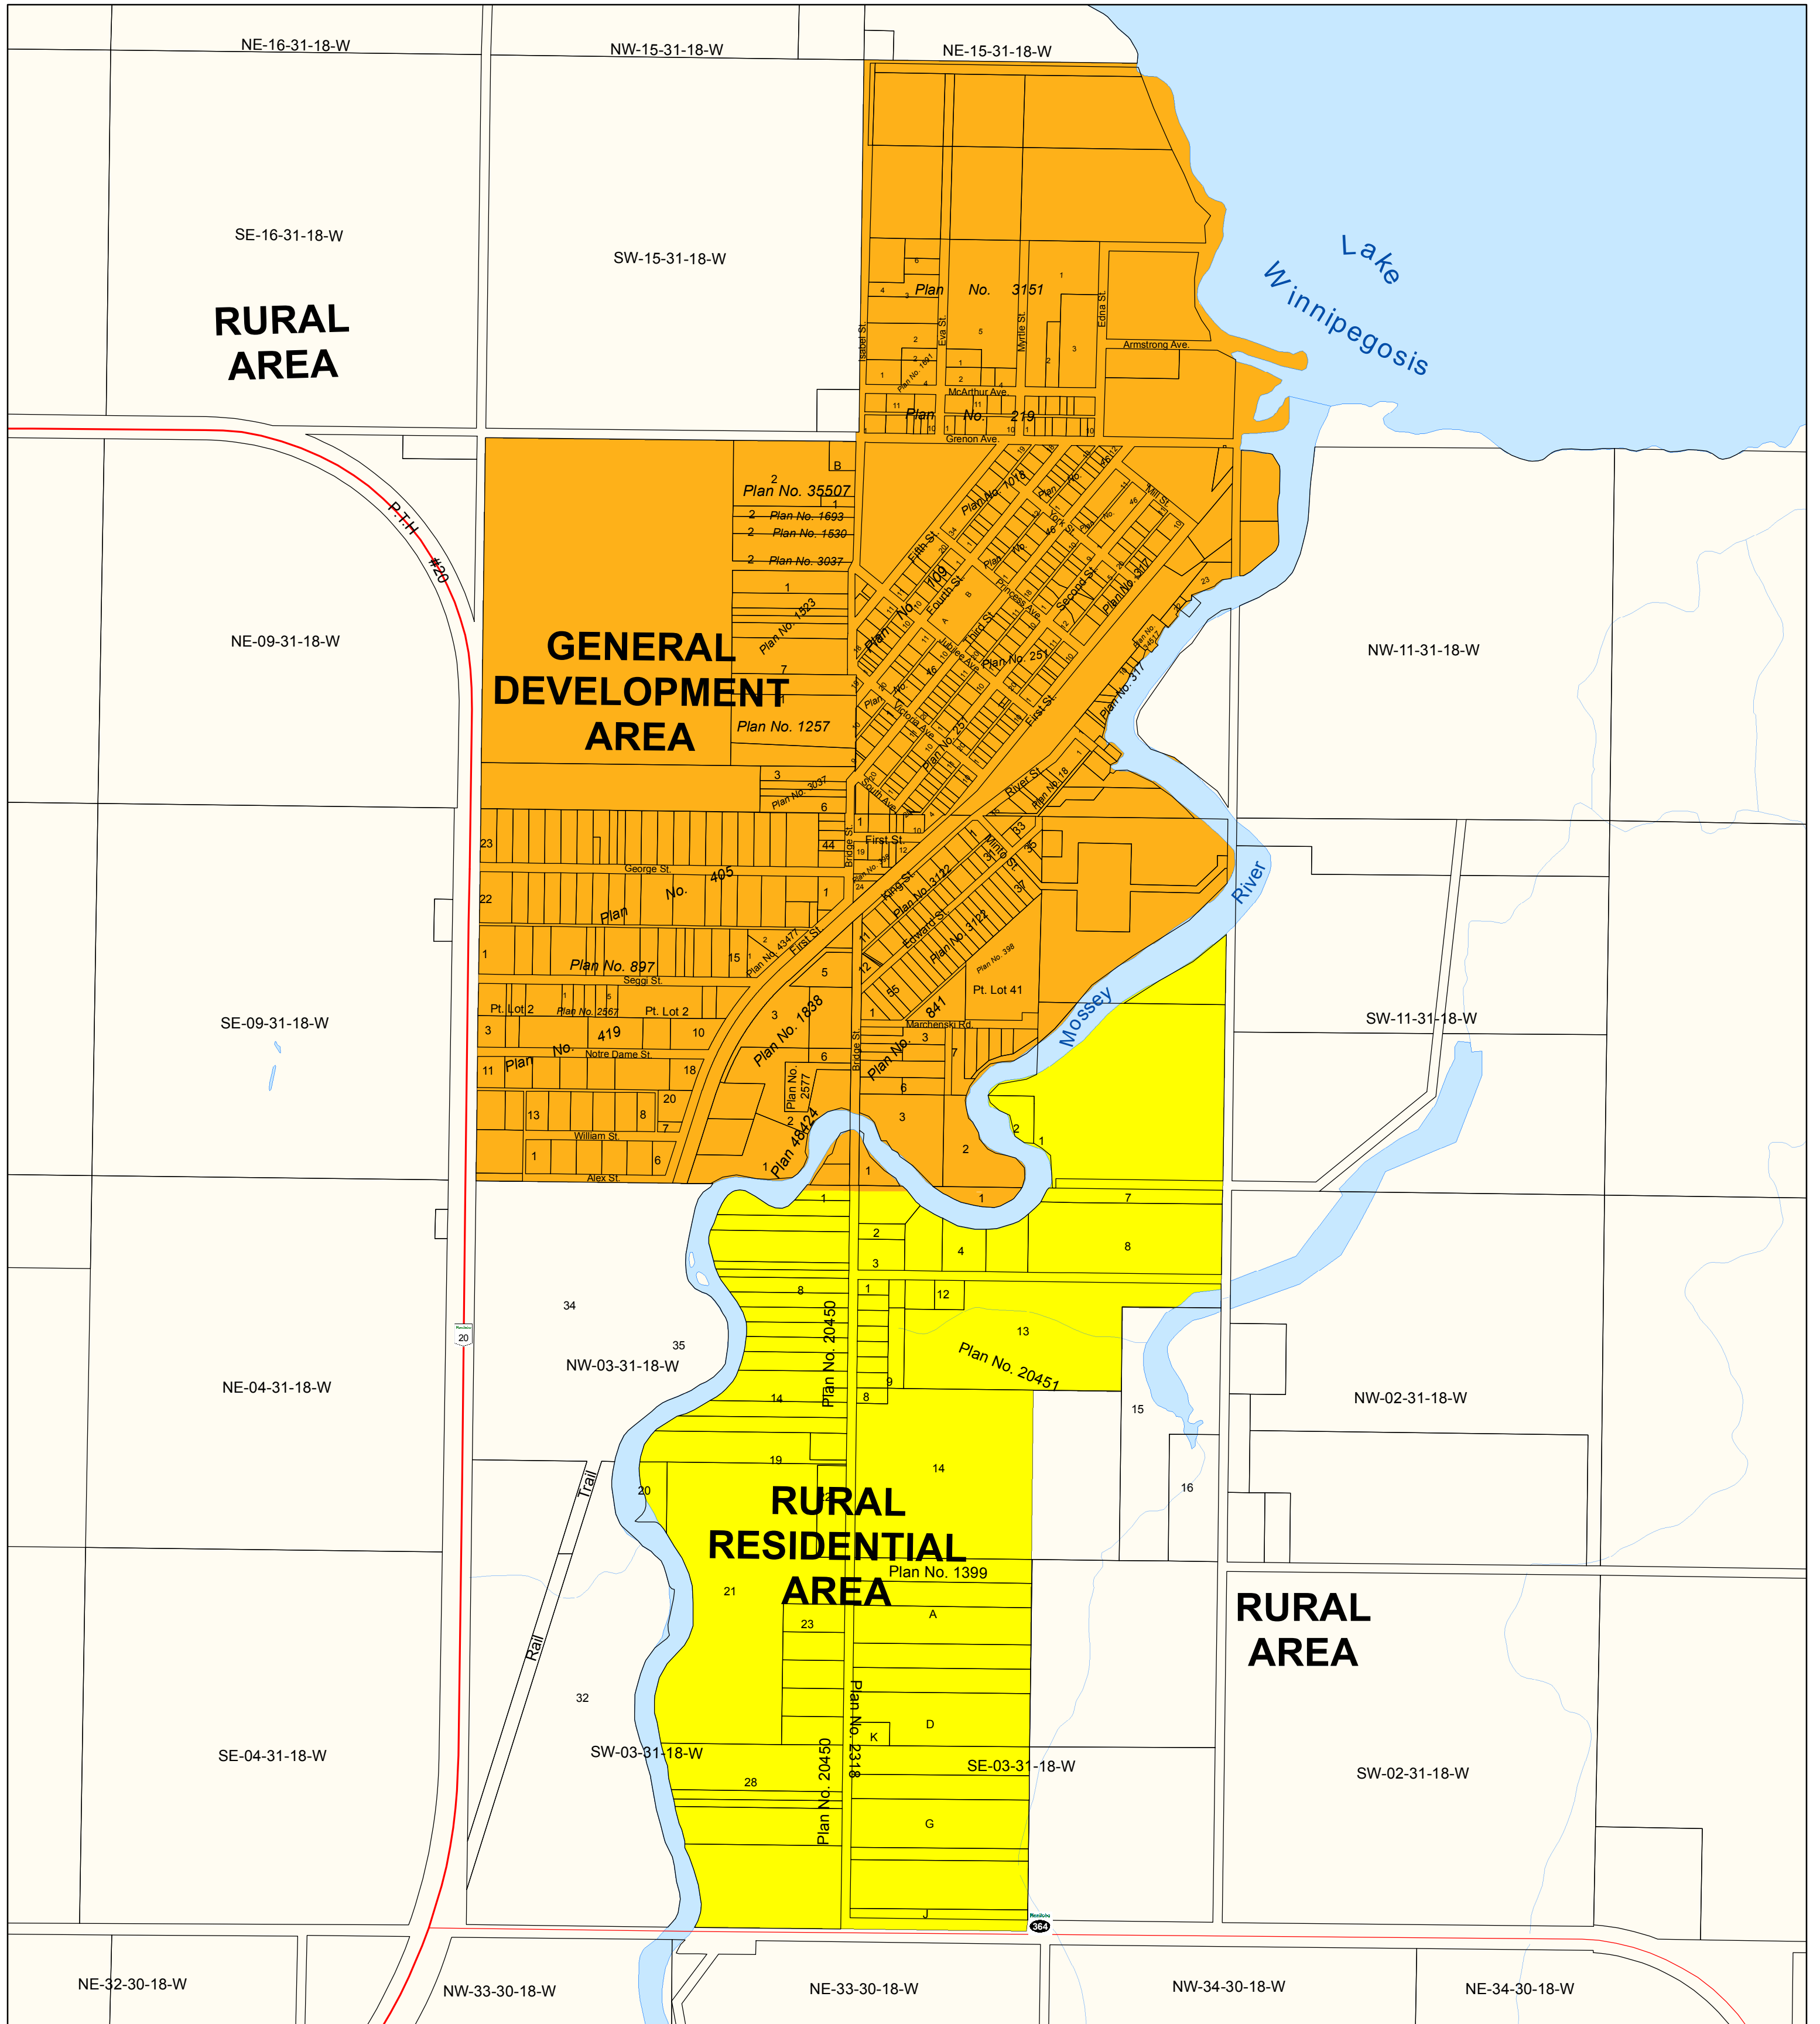

# LAKESHORE PLANNING DISTRICT DEVELOPMENT PLAN

Map 2-2 -Winnipegosis Urban Area -  
Mossey River Municipality

**Legend**

- Designation**
- General Development Area
  - Rural Residential Area
  - Rural Area

**MAP 2-2**